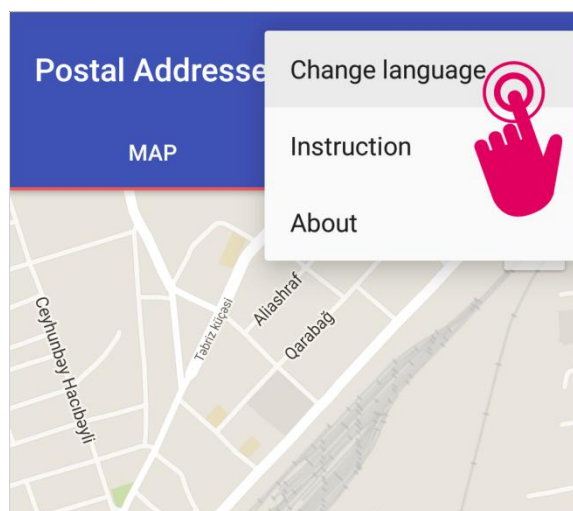

### For "Postal Addresses" mobile application

This mobile application works through Google map, so pay attention to keep **GPS navigation system** active in a mobile device while use.

In order to change language of application and to get brief information or user manual select **menu sign (picture 1)**.

picture 1

Usage of mobile application is available in **Azerbaijani** and **English (picture 2)**.

picture 2

Selecting **About** section you can get brief information about this mobile application, apprise your comments and suggestions via e-mail address or phone number marked below **(picture 3)**.