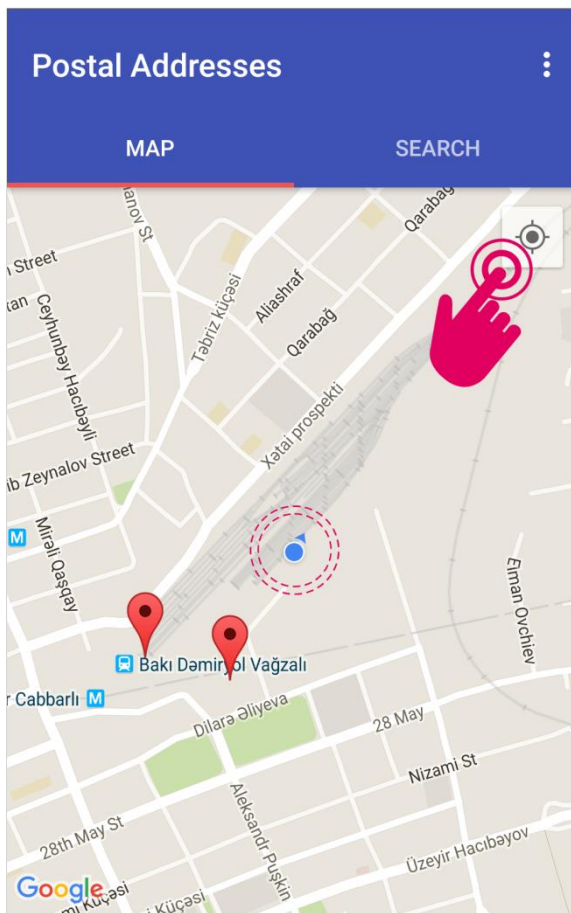

### About

Mobile application named as Postal Addresses has been prepared by the Data Processing Center of the Ministry of Communications and High Technologies. This application enables search of more than 1600 post offices of the Azerpost according to postal codes and street names and acquisition of their addresses on a map. It is possible to get phone numbers of each post office and to assign the nearest post offices by the searcher`s location as well.

### Contact

(+99412) 493-56-00

office@azerpost.az

picture 3

To see your location on a map just select location function (**picture 4**).

picture 4

You can head over to major sections "**Map**" and "**Search**" by the signs having the same name.

By using "**Map**" section you can get information on

picture 5

- **locations of postal offices;**
- **locations of postal offices nearby;**
- **direction of movement from the location to the postal office;**
- **phone number;**
- **work-hours**