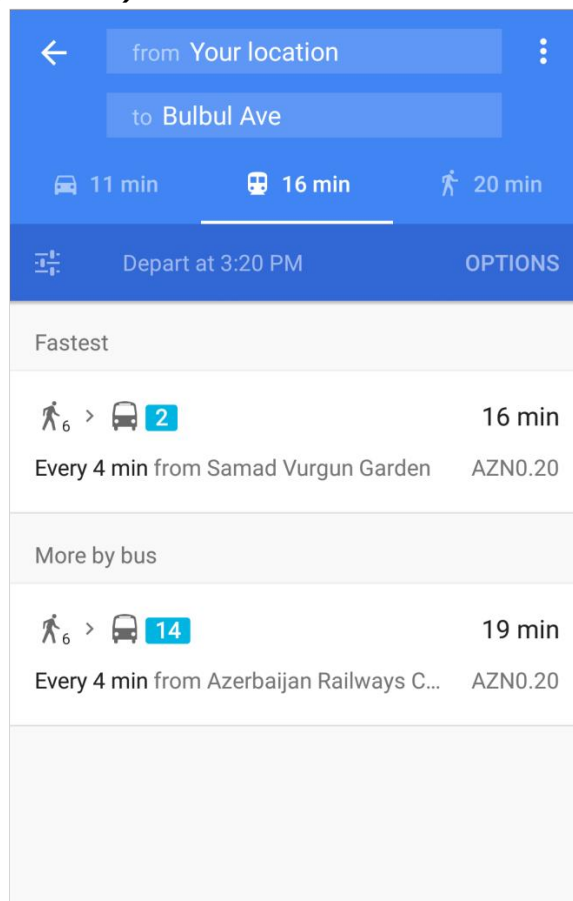

picture 14

Public transport route (picture14)