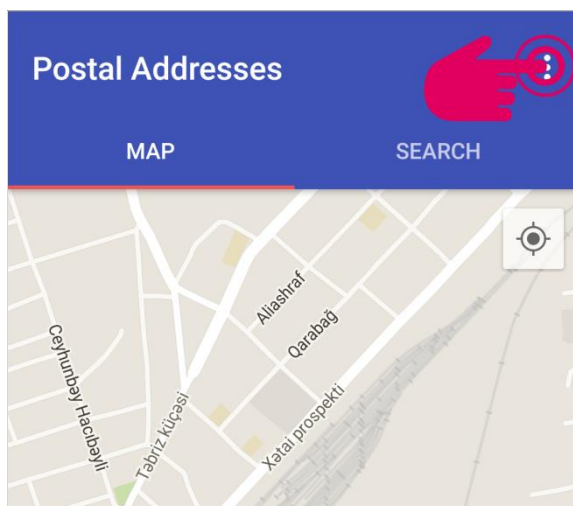

### For "Postal Addresses" mobile application

This mobile application works through Google map, so pay attention to keep **GPS navigation system** active in a mobile device while use.

In order to change language of application and to get brief information or user manual select **menu sign (picture 1)**.

### About

Mobile application named as Postal Addresses has been prepared by the Data Processing Center of the Ministry of Communications and High Technologies. This application enables search of more than 1600 post offices of the Azerpost according to postal codes and street names and acquisition of their addresses on a map. It is possible to get phone numbers of each post office and to assign the nearest post offices by the searcher`s location as well.

picture 9

It is possible to use **copy the text, call, show route and get directions in Google Maps** functions by tapping on the location (**picture 10**).

picture 10

In order to find out the route to the postal office select "**Show route**" function (**picture10**). Hence, the transportation route from your location to the selected postal office will pop-up on the screen (**picture11**).