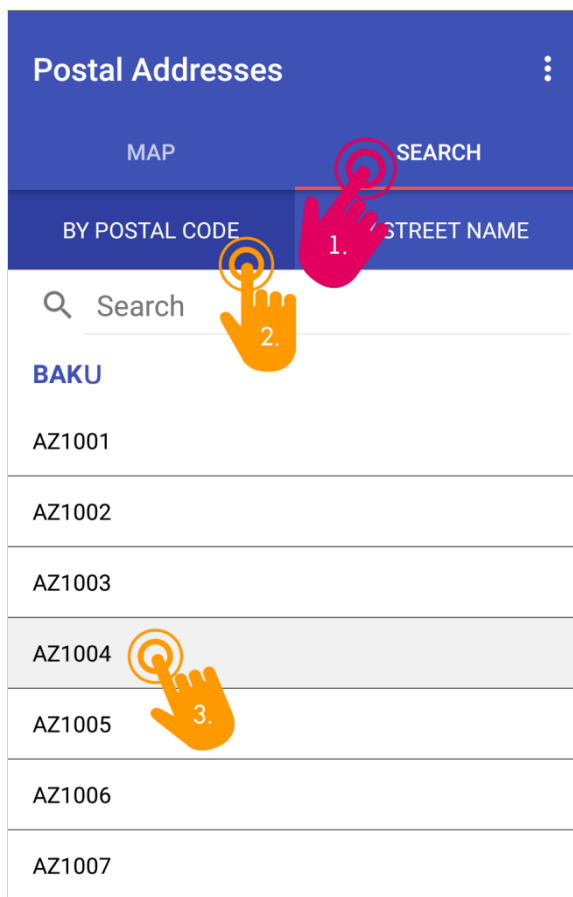

picture 6

In order to search for postal code select respective code by the region at the section "**By Postal Code**" (*picture 7*).