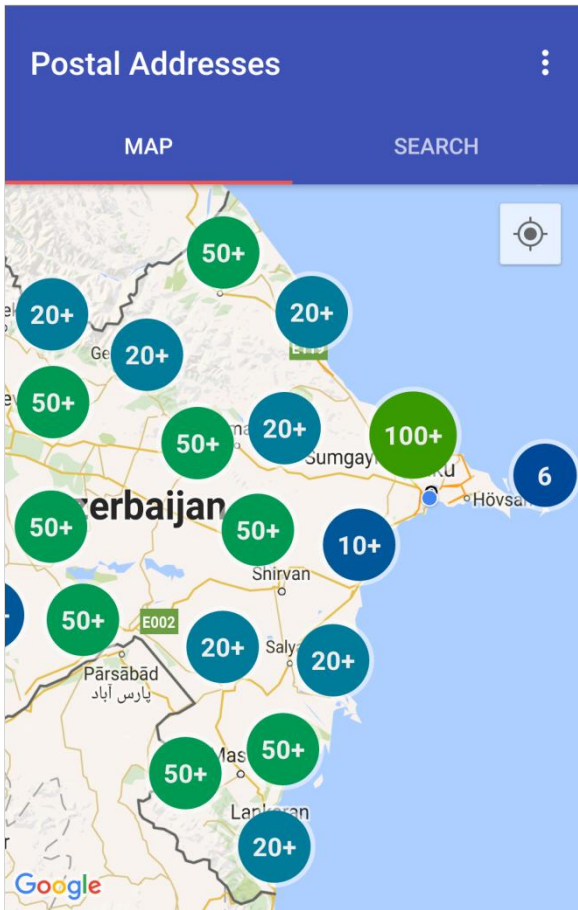

picture 11

Selecting "**get directions in Google Maps**" function the **distance** and the **means**,

- **Personal transport route;**
- **Public transport route;**
- **Pedestrian route;**

on current location to your desired postal office and **time** in accordance with these means are being displayed (**picture12**).

picture 12

**Personal transport route (picture13)**

picture 13

**Public transport route (picture14)**

picture 14

**Pedestrian route (picture15)**

picture 15

It is also possible to get information about number of postal offices using zoom out (**picture 16**).