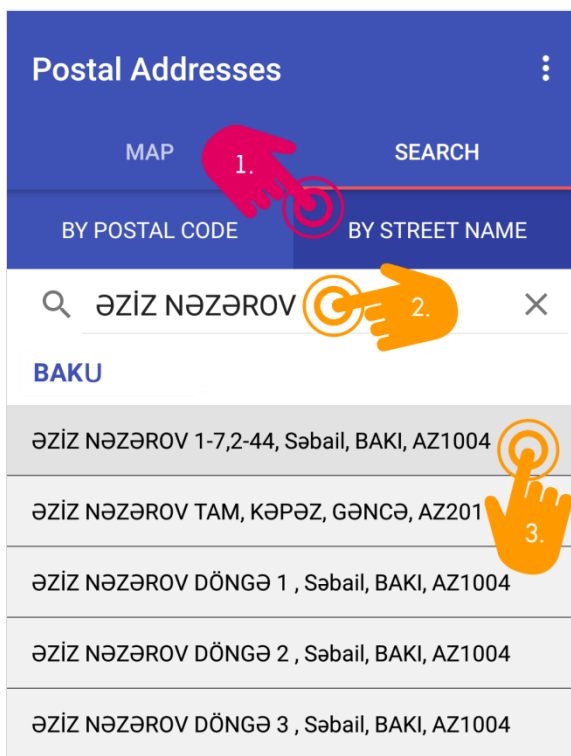

### Contact

(+99412) 493-56-00

office@azerpost.az

picture 3

To see your location on a map just select location function (**picture 4**).

picture 4

You can head over to major sections "**Map**" and "**Search**" by the signs having the same name.

of postal offices by regions on the map of the Republic of Azerbaijan (**picture 5**).

To search for postal office select "Search" section (**picture 6**).

picture 6

In order to search for postal code select respective code by the region at the section "**By Postal Code**" (*picture 7*).

picture 7

In order to search for street name type the respective address into the **search box** (*picture 8*).

picture 8

The result of the search for the postal code and for the name of street will be displayed with blue color. The name of postal office, address, phone number and work-hours will be displayed, too (**picture 9**).