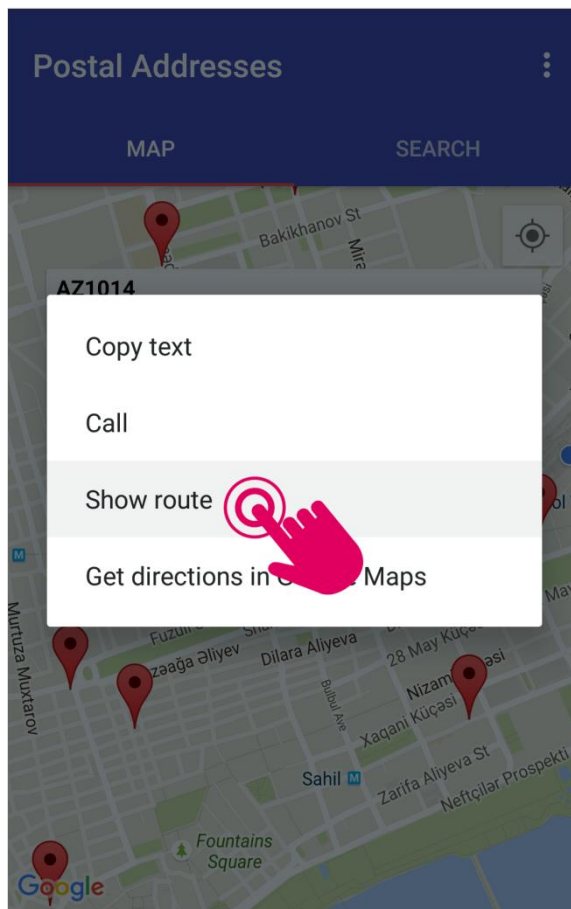

picture 7

In order to search for street name type the respective address into the **search box** (*picture 8*).

picture 8

The result of the search for the postal code and for the name of street will be displayed with blue color. The name of postal office, address, phone number and work-hours will be displayed, too (**picture 9**).

picture 9

It is possible to use **copy the text, call, show route and get directions in Google Maps** functions by tapping on the location (**picture 10**).

picture 10

In order to find out the route to the postal office select "**Show route**" function (**picture10**). Hence, the transportation route from your location to the selected postal office will pop-up on the screen (**picture11**).

picture 11

Selecting "**get directions in Google Maps**" function the **distance** and the **means**,

- **Personal transport route;**
- **Public transport route;**
- **Pedestrian route;**

on current location to your desired postal office and **time** in accordance with these means are being displayed (**picture12**).