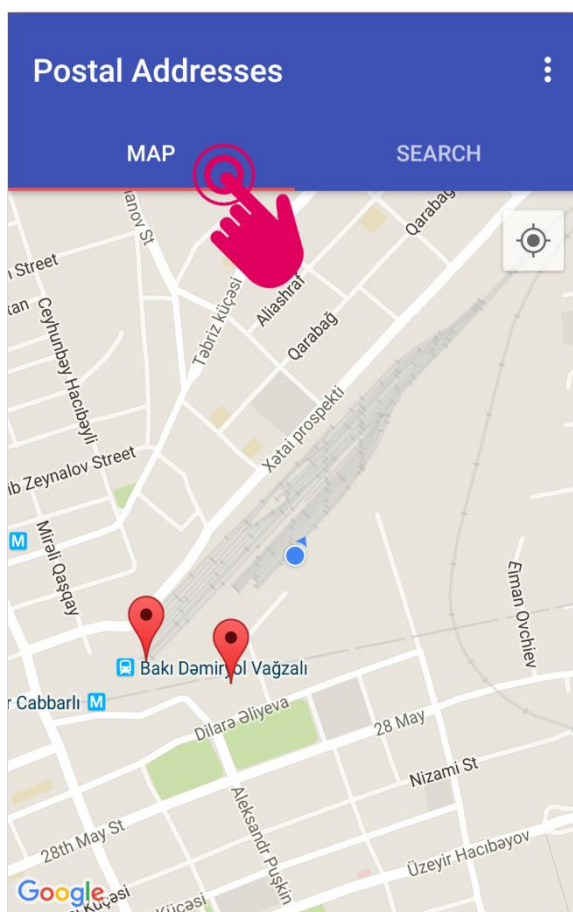

### Contact

(+99412) 493-56-00

office@azerpost.az

picture 3

To see your location on a map just select location function (**picture 4**).

picture 4

You can head over to major sections "**Map**" and "**Search**" by the signs having the same name.

By using "**Map**" section you can get information on

picture 5

- **locations of postal offices;**
- **locations of postal offices nearby;**
- **direction of movement from the location to the postal office;**
- **phone number;**
- **work-hours**