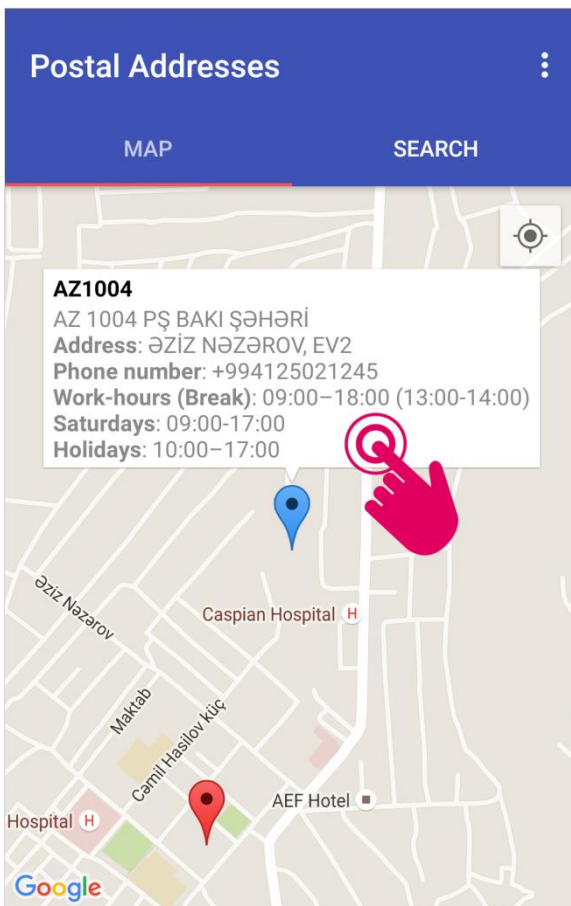

### Contact

(+99412) 493-56-00

office@azerpost.az

picture 3

To see your location on a map just select location function (**picture 4**).

picture 4

You can head over to major sections "**Map**" and "**Search**" by the signs having the same name.

By using "**Map**" section you can get information on

picture 5

- **locations of postal offices;**
- **locations of postal offices nearby;**
- **direction of movement from the location to the postal office;**
- **phone number;**
- **work-hours**

of postal offices by regions on the map of the Republic of Azerbaijan (**picture 5**).

To search for postal office select "Search" section (**picture 6**).

picture 6

In order to search for postal code select respective code by the region at the section "**By Postal Code**" (*picture 7*).

picture 7

In order to search for street name type the respective address into the **search box** (*picture 8*).

picture 8

The result of the search for the postal code and for the name of street will be displayed with blue color. The name of postal office, address, phone number and work-hours will be displayed, too (**picture 9**).