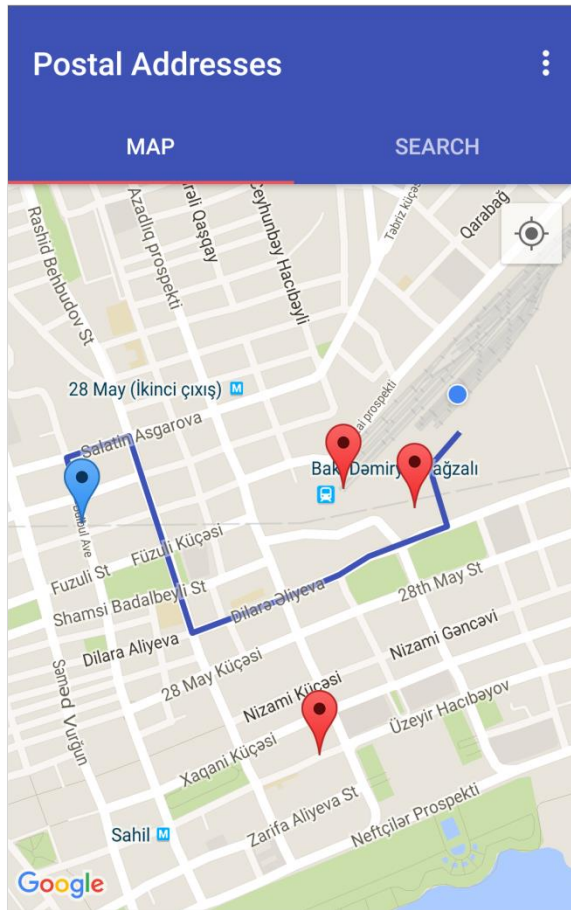

By using "**Map**" section you can get information on

picture 5

- **locations of postal offices;**
- **locations of postal offices nearby;**
- **direction of movement from the location to the postal office;**
- **phone number;**
- **work-hours**

picture 7

In order to search for street name type the respective address into the **search box** (*picture 8*).

picture 8

The result of the search for the postal code and for the name of street will be displayed with blue color. The name of postal office, address, phone number and work-hours will be displayed, too (**picture 9**).

picture 9

It is possible to use **copy the text, call, show route and get directions in Google Maps** functions by tapping on the location (**picture 10**).

picture 10

In order to find out the route to the postal office select "**Show route**" function (**picture10**). Hence, the transportation route from your location to the selected postal office will pop-up on the screen (**picture11**).

picture 11

Selecting "**get directions in Google Maps**" function the **distance** and the **means**,

- **Personal transport route;**
- **Public transport route;**
- **Pedestrian route;**

on current location to your desired postal office and **time** in accordance with these means are being displayed (**picture12**).