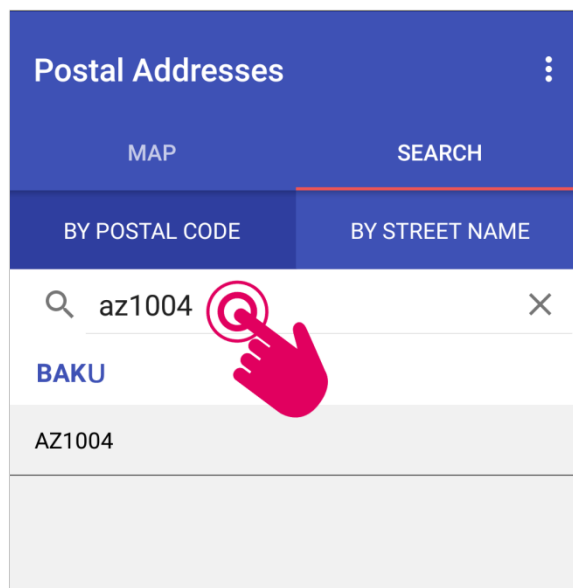

picture 7

In order to search for street name type the respective address into the **search box** (*picture 8*).