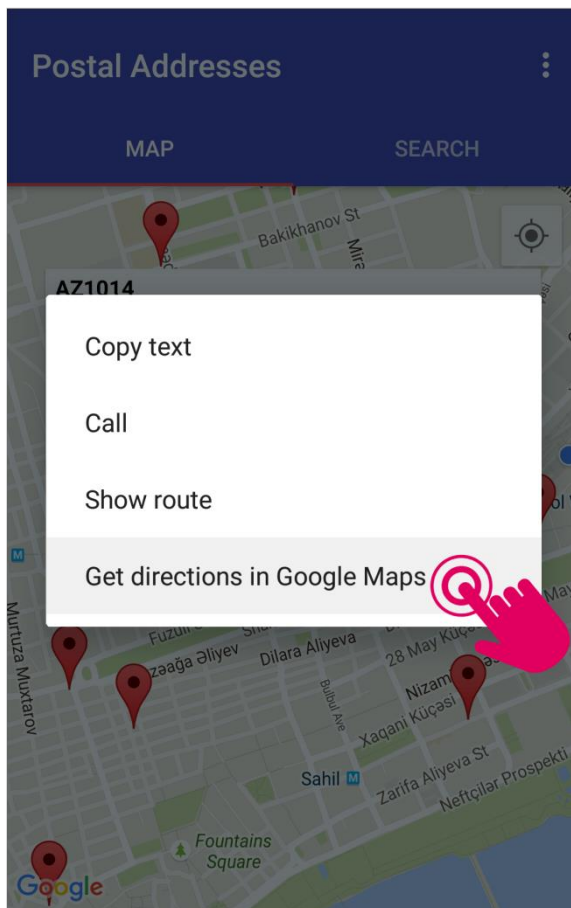

picture 7

In order to search for street name type the respective address into the **search box** (*picture 8*).

picture 8

The result of the search for the postal code and for the name of street will be displayed with blue color. The name of postal office, address, phone number and work-hours will be displayed, too (**picture 9**).

picture 9

It is possible to use **copy the text, call, show route and get directions in Google Maps** functions by tapping on the location (**picture 10**).

picture 10

In order to find out the route to the postal office select "**Show route**" function (**picture10**). Hence, the transportation route from your location to the selected postal office will pop-up on the screen (**picture11**).

picture 11

Selecting "**get directions in Google Maps**" function the **distance** and the **means**,

- **Personal transport route;**
- **Public transport route;**
- **Pedestrian route;**

on current location to your desired postal office and **time** in accordance with these means are being displayed (**picture12**).